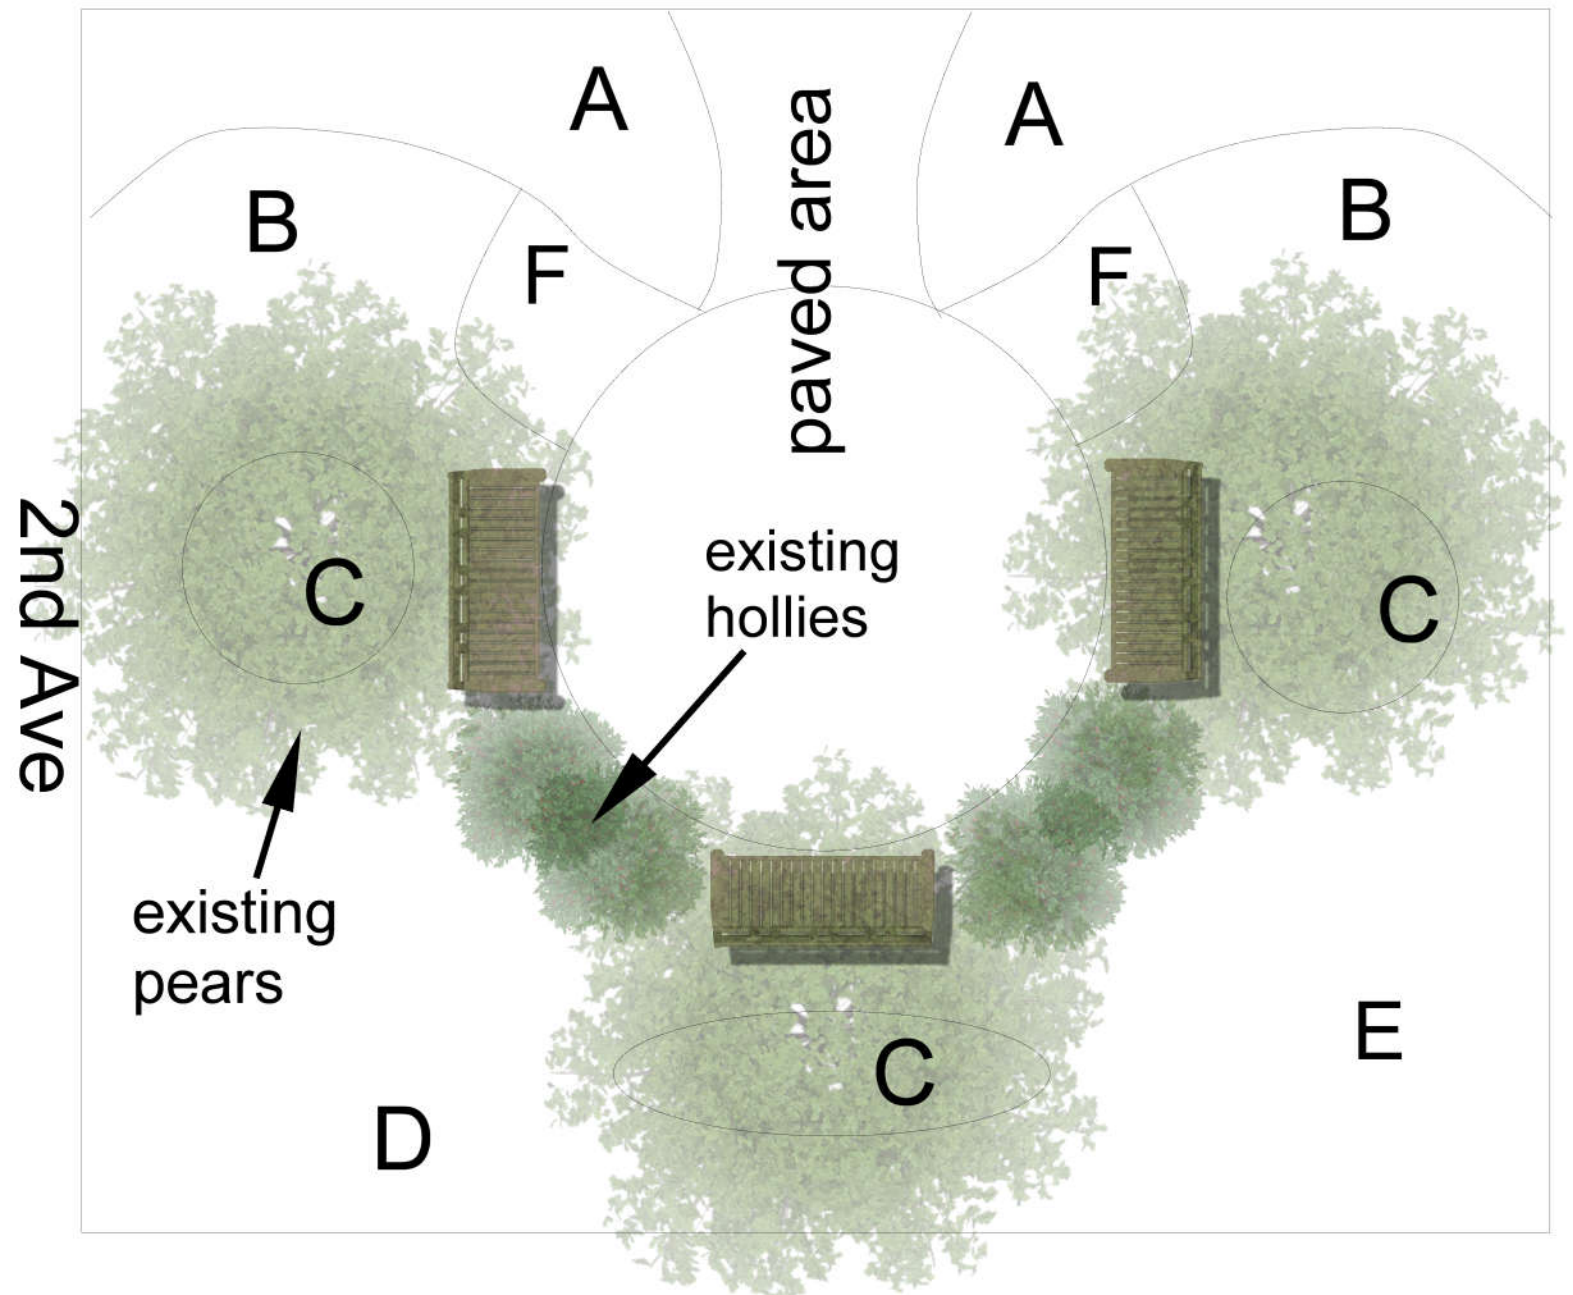

# Landscape Plan - Stone Harbor Water Tower

The Wildlife Gardener LLC - 5/2017